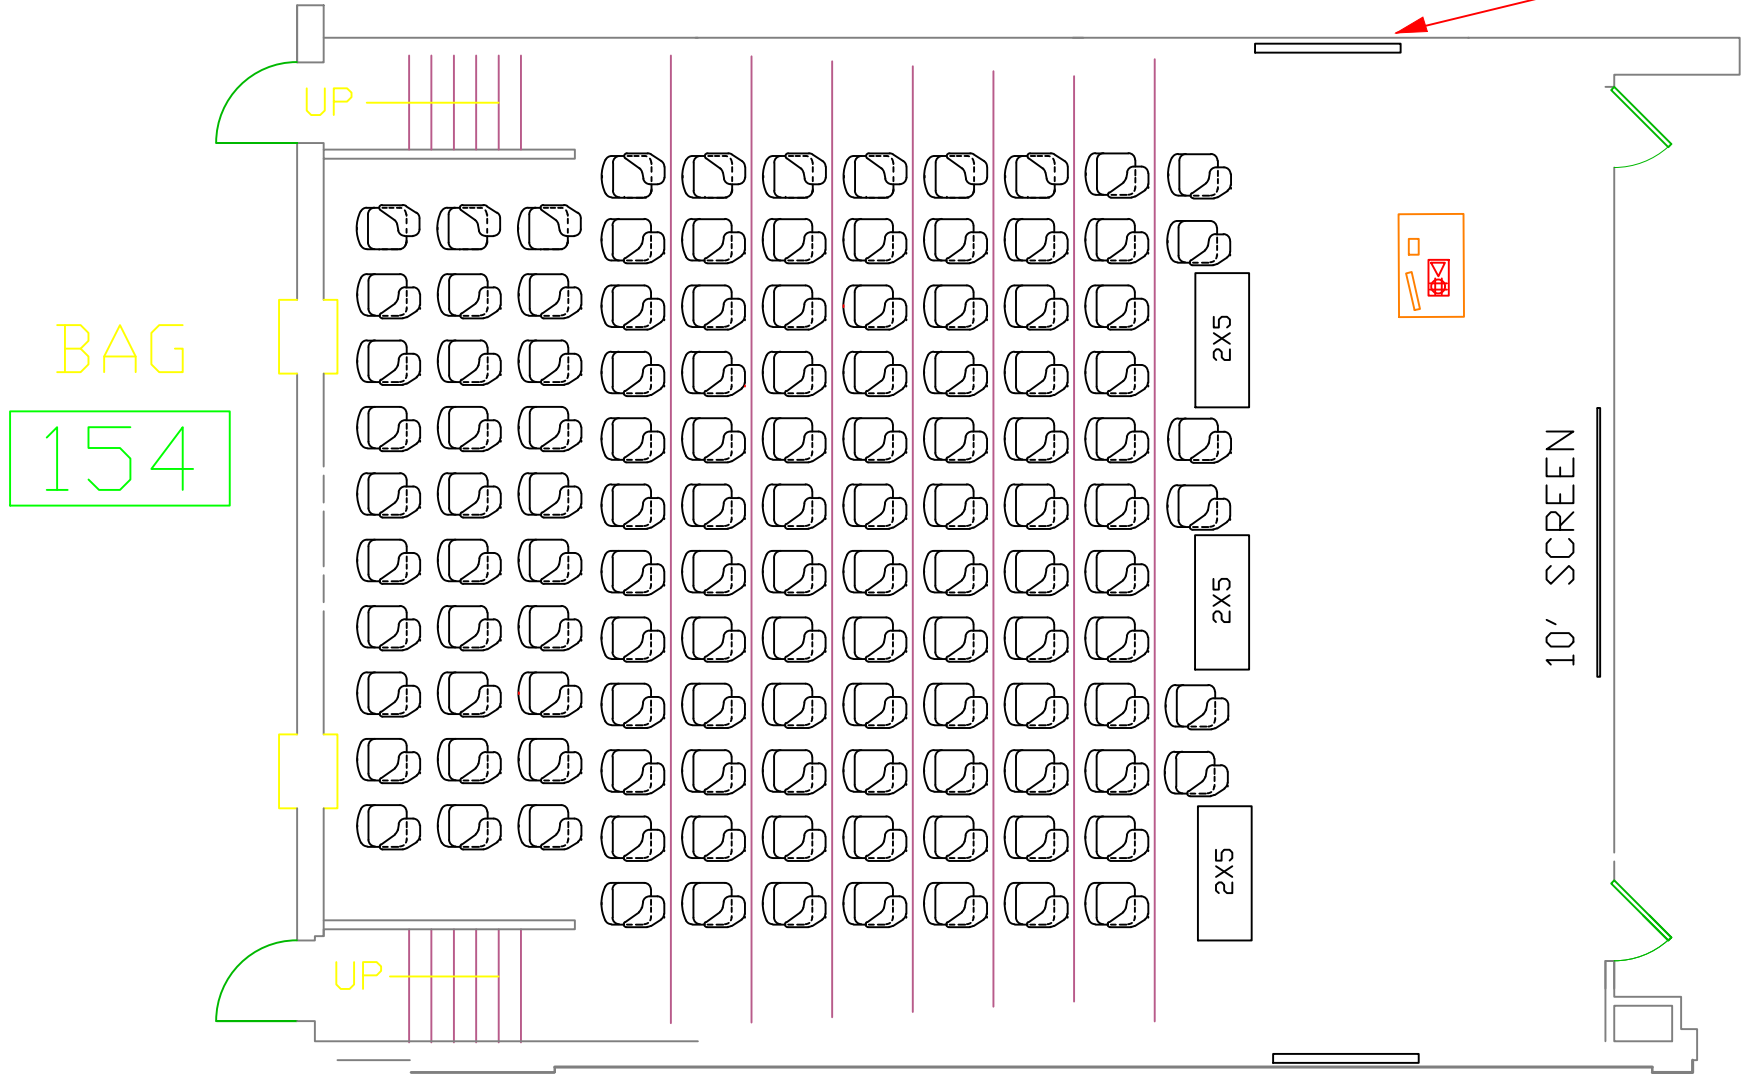

65" touch screen

BAG

154

UP

UP

2X5

2X5

2X5

10' SCREEN

65" touch screen