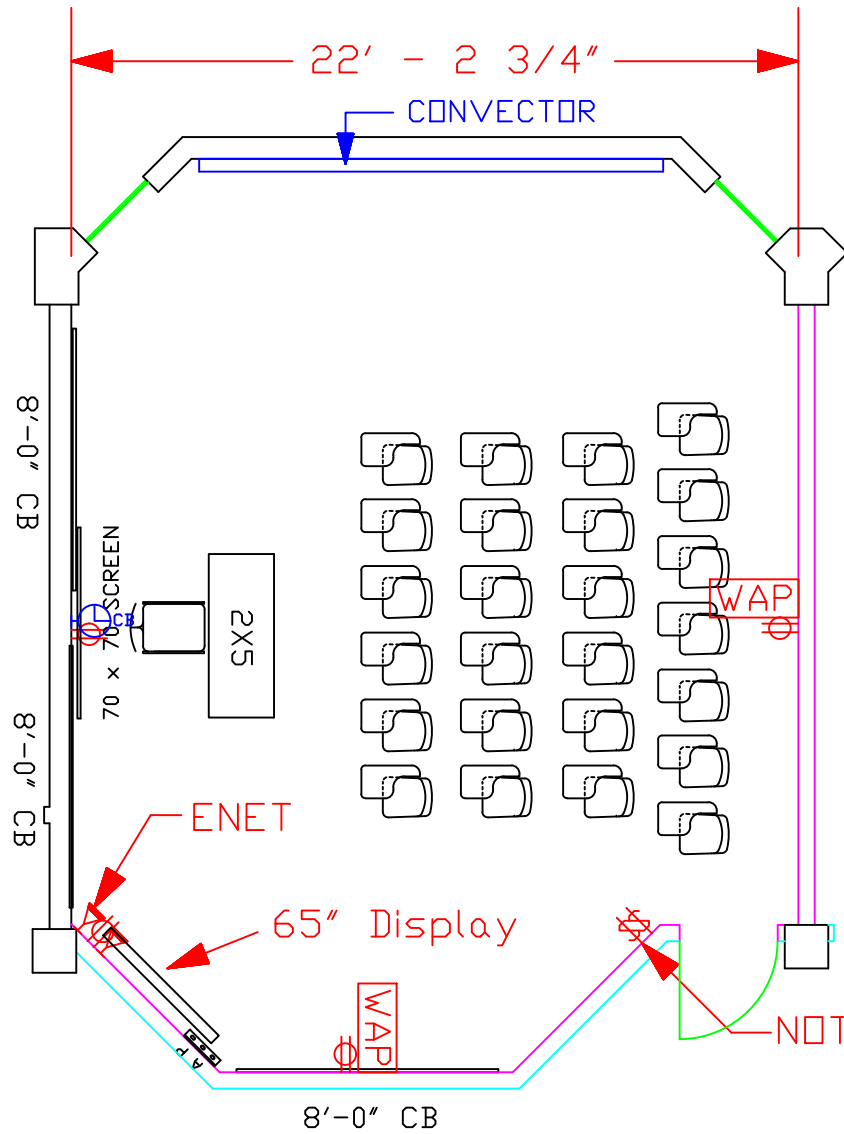

111
567

EQUIPMENT:

- 65" Flat Panel Display
- Document Camera

STUDENTS:

25 TABLET ARM CHAIRS

INSTRUCTOR:

2'0" x 5'0" TABLE
CHAIR W/ARMS

F I R S T F L O O R P L A N