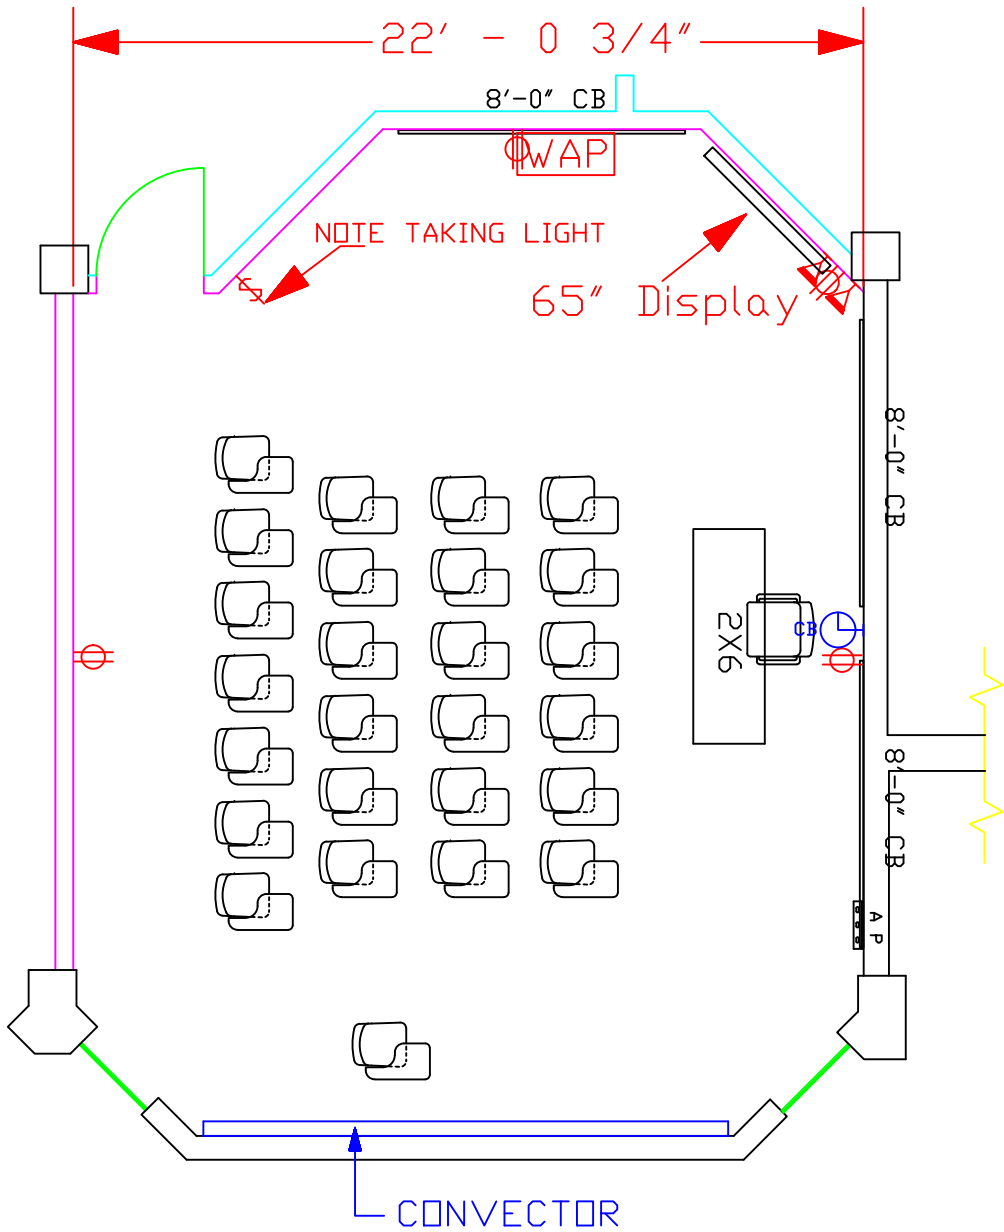

118
568

EQUIPMENT:

- 65" Flat Panel Display
- Document Camera

STUDENTS:

25 TABLET ARM CHAIRS

INSTRUCTOR:

2'0" x 5'0" TABLE

CHAIR W/ARMS

F I R S T F L O O R P L A N