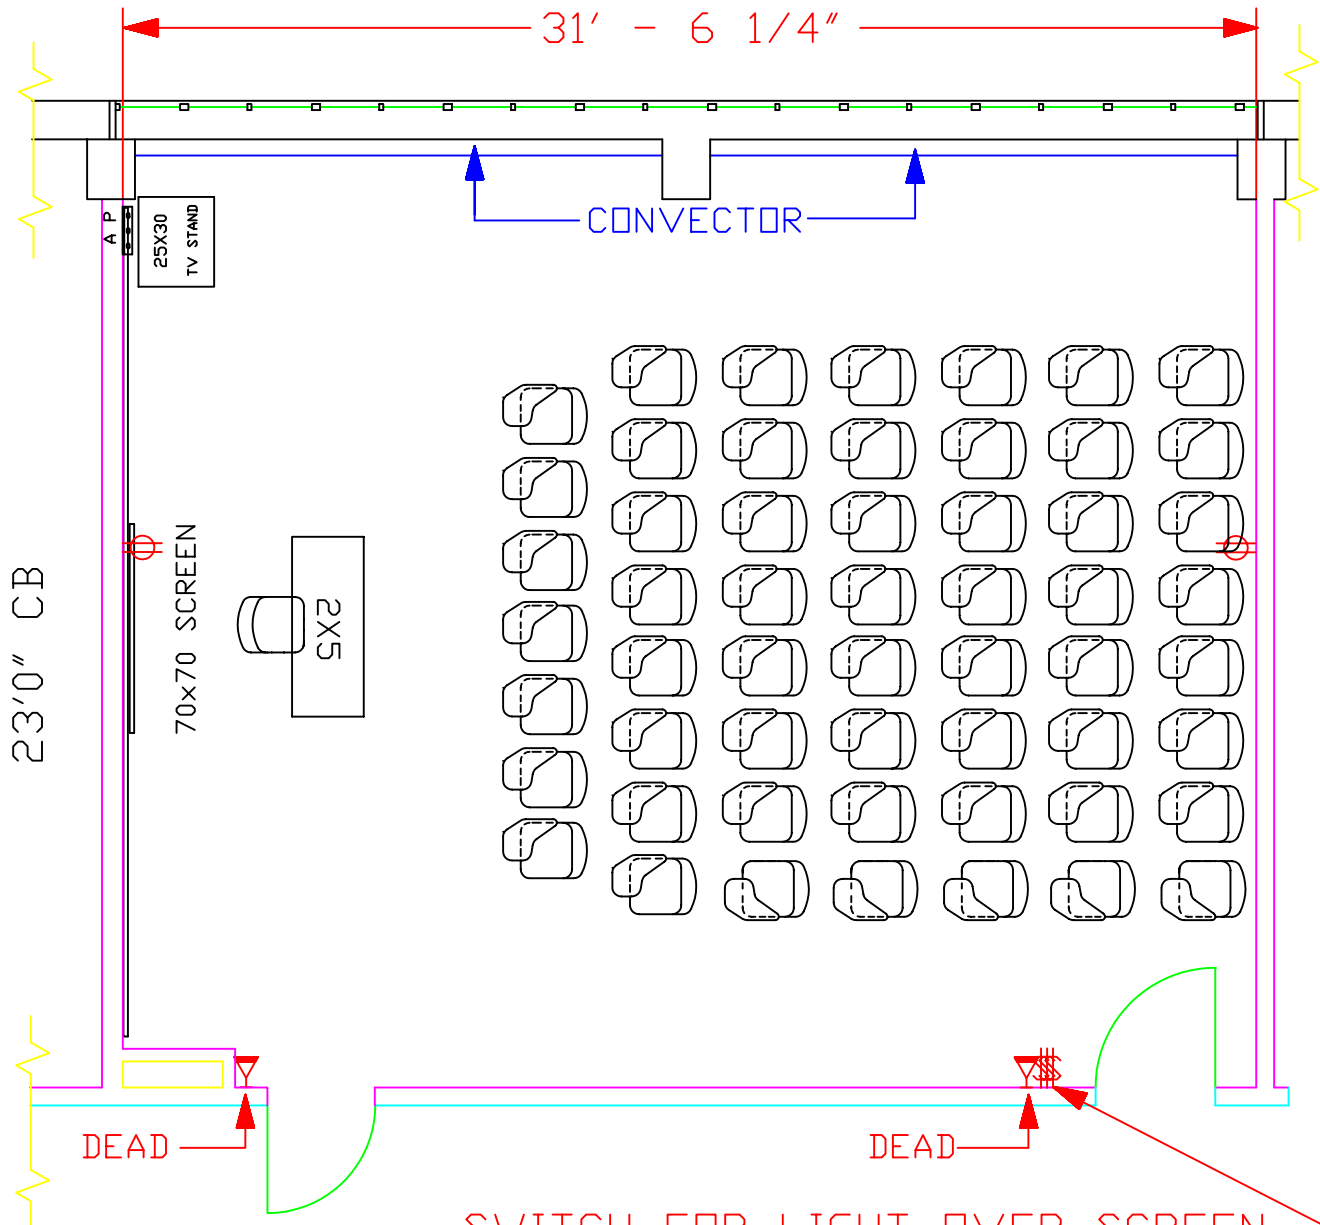

103

826

SWITCH FOR LIGHT OVER SCREEN
AND CHALKBOARD

F I R S T F L O O R P L A N