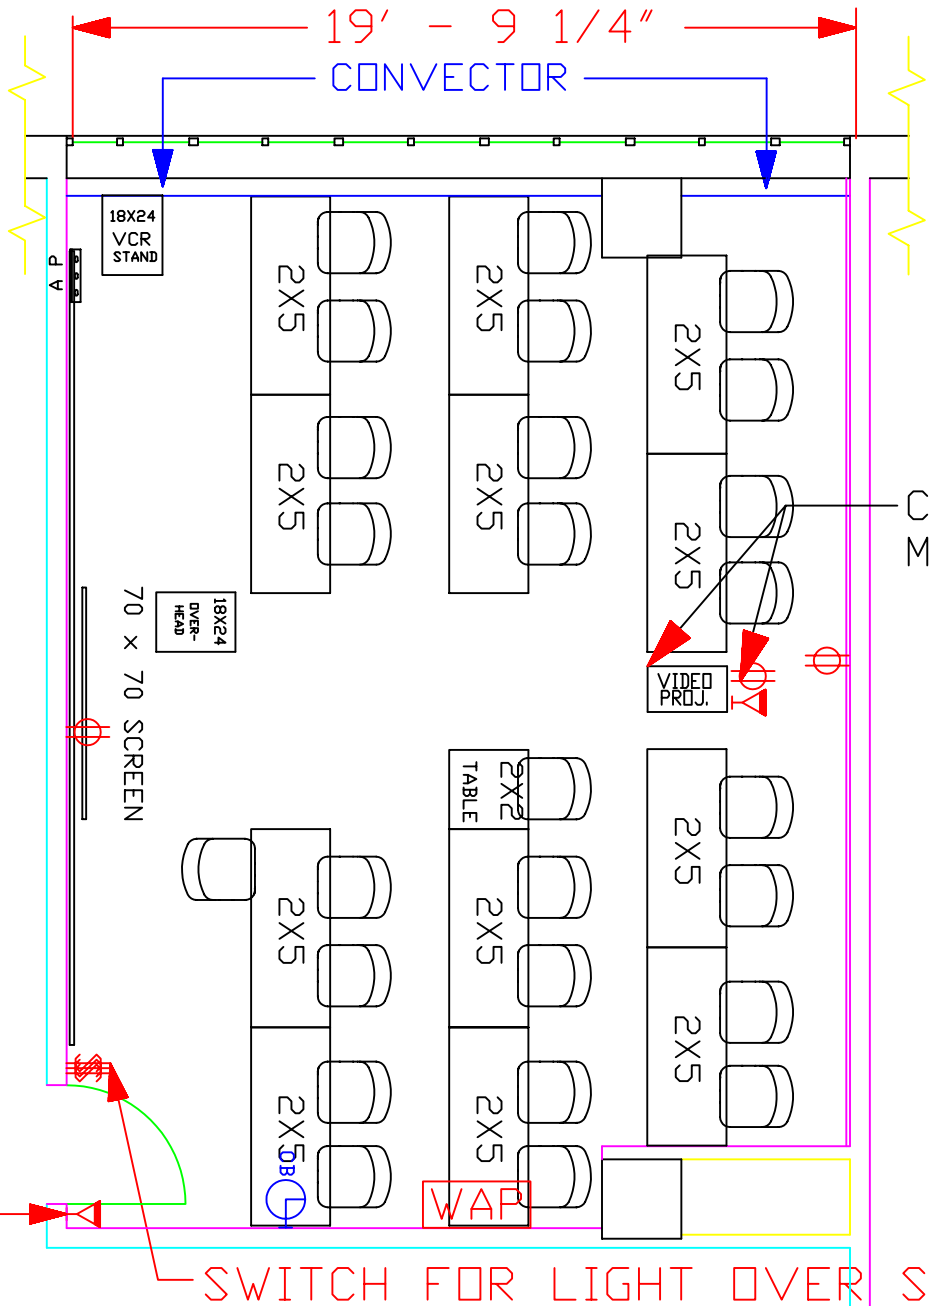

243

507

20'-1" CB

ENET

SWITCH FOR LIGHT OVER SCREEN & CHALKBOARD

# SECOND FLOOR PLAN