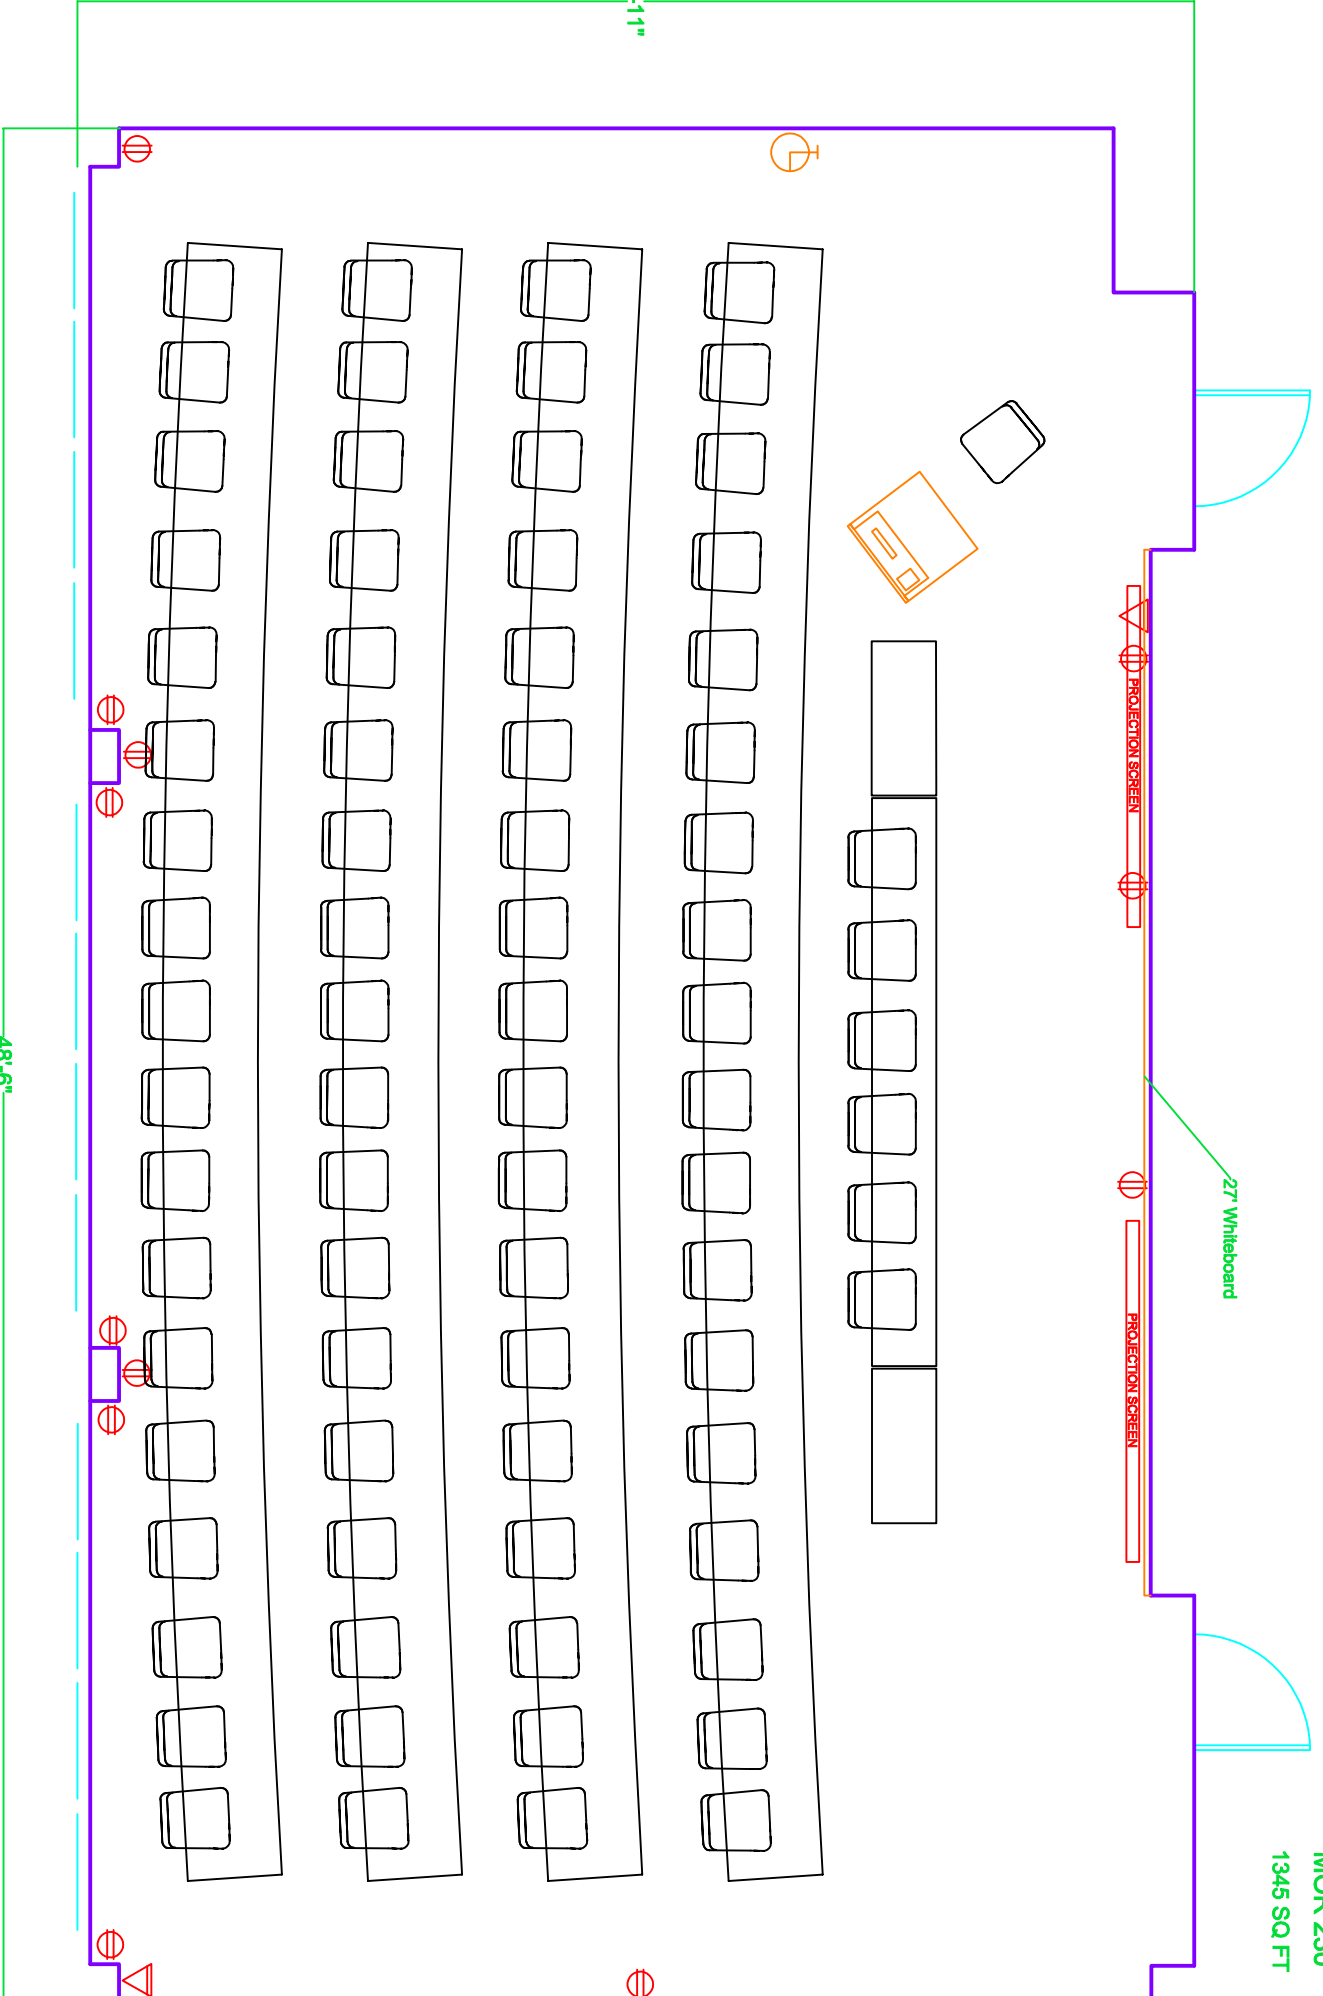

MOR 230  
1345 SQ FT

27" Whiteboard

PROJECTION SCREEN

PROJECTION SCREEN

28'-11"

48'-6"