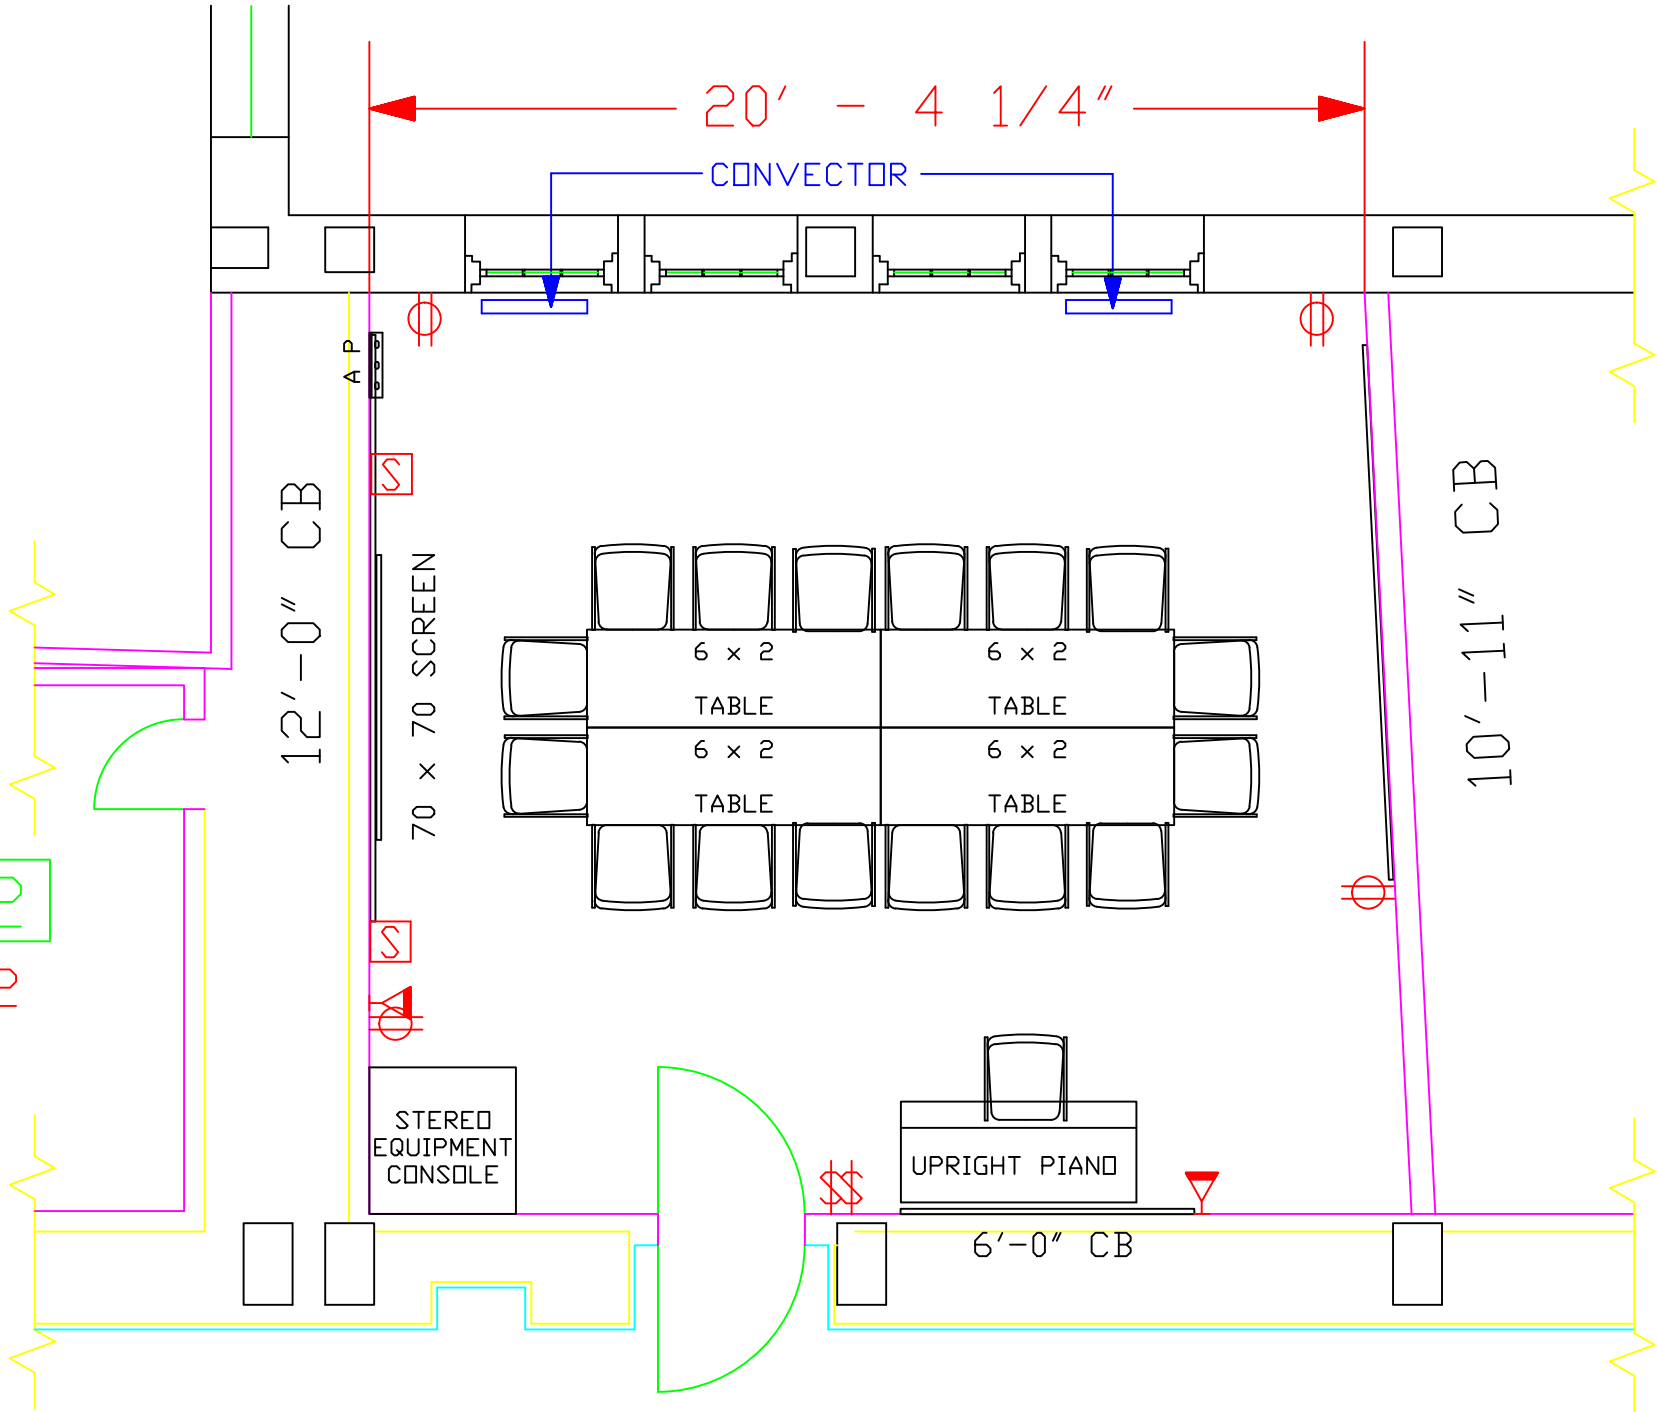

212

392

12'-0" CB

70 x 70 SCREEN

20' - 4 1/4"

CONVECTOR

6 x 2

TABLE

6 x 2

TABLE

6 x 2

TABLE

6 x 2

TABLE

10'-11" CB

STEREO  
EQUIPMENT  
CONSOLE

UPRIGHT PIANO

6'-0" CB