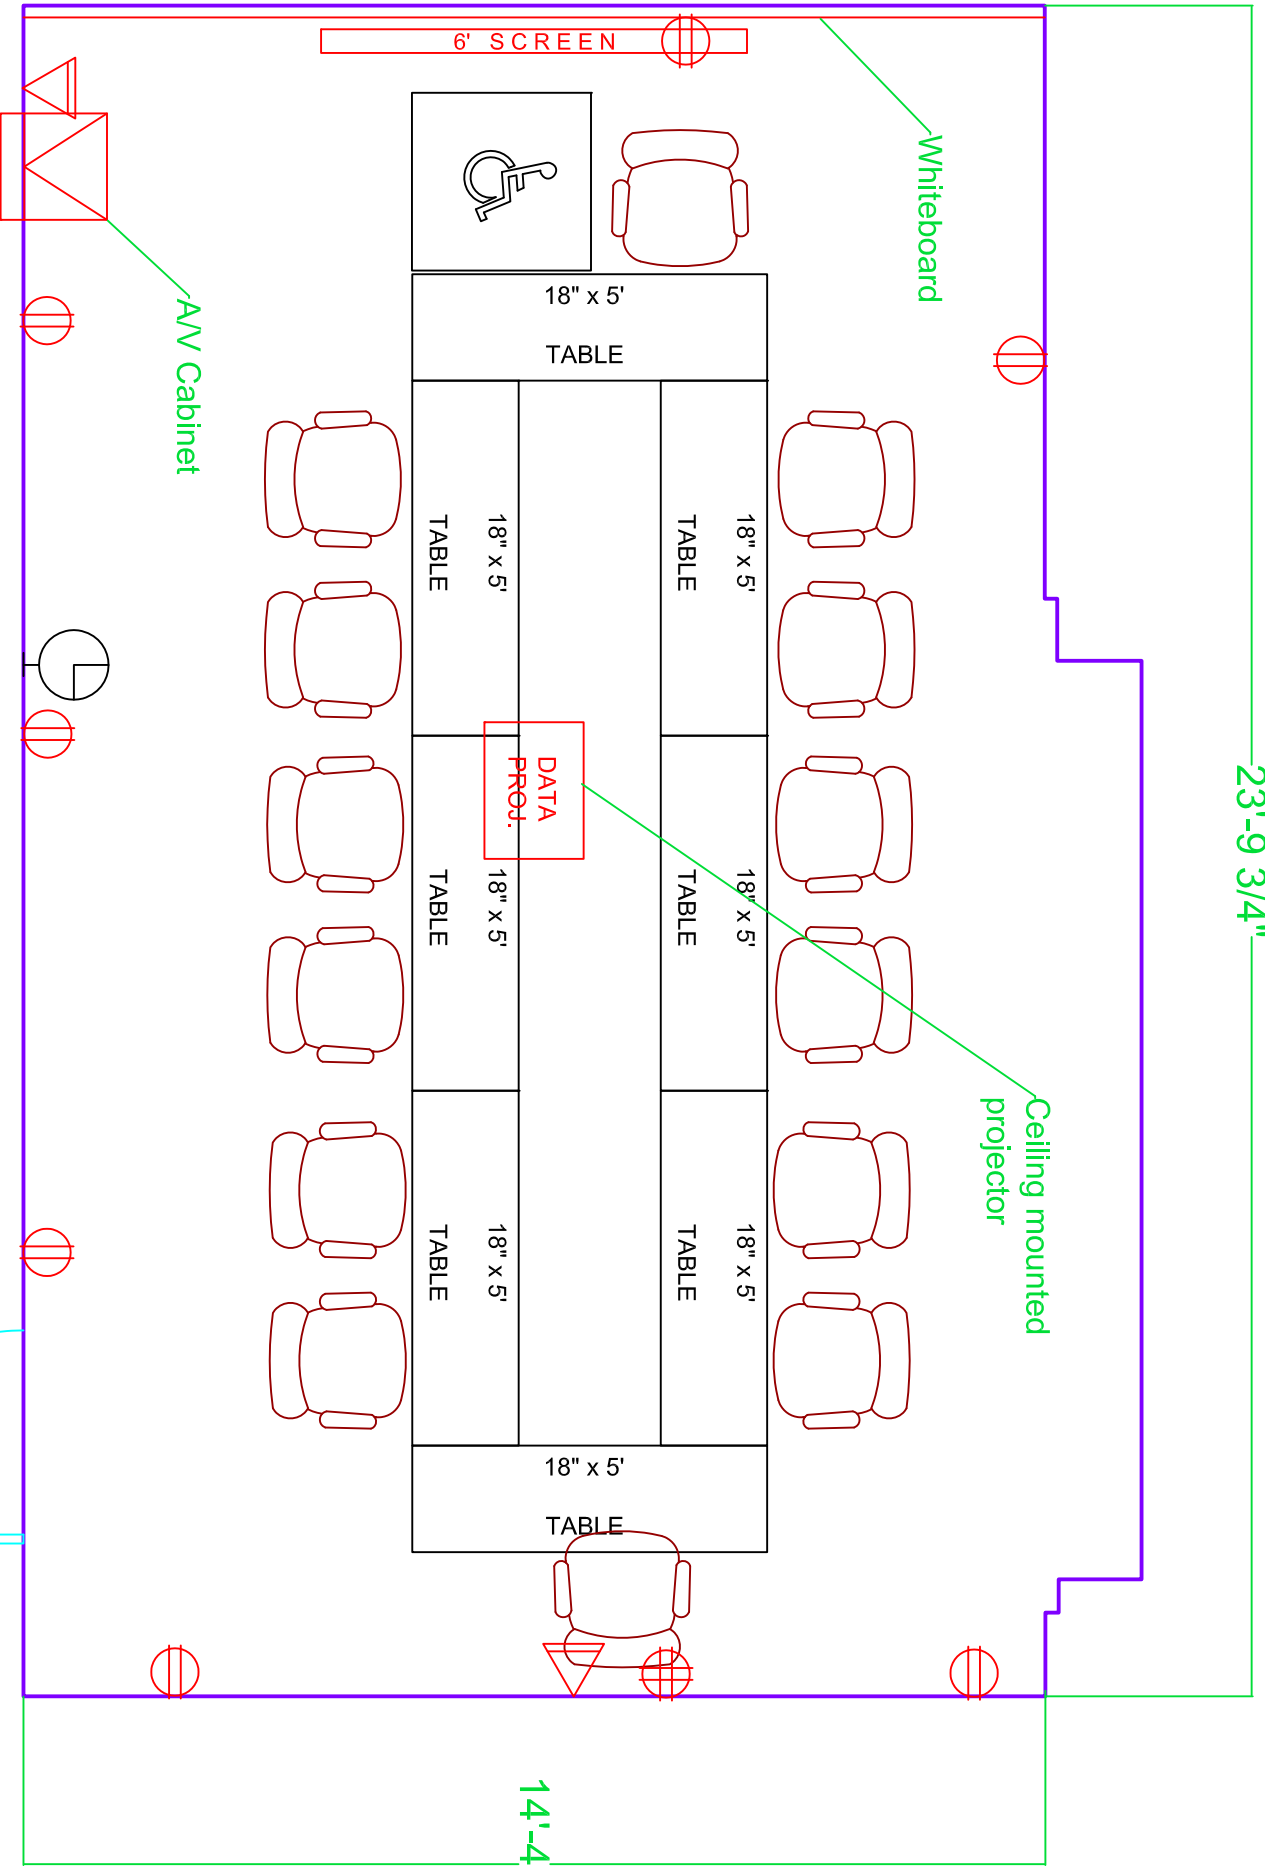

23'-9 3/4"

Ceiling mounted projector

Whiteboard

6' SCREEN

SAV 140

360 Sq Ft.