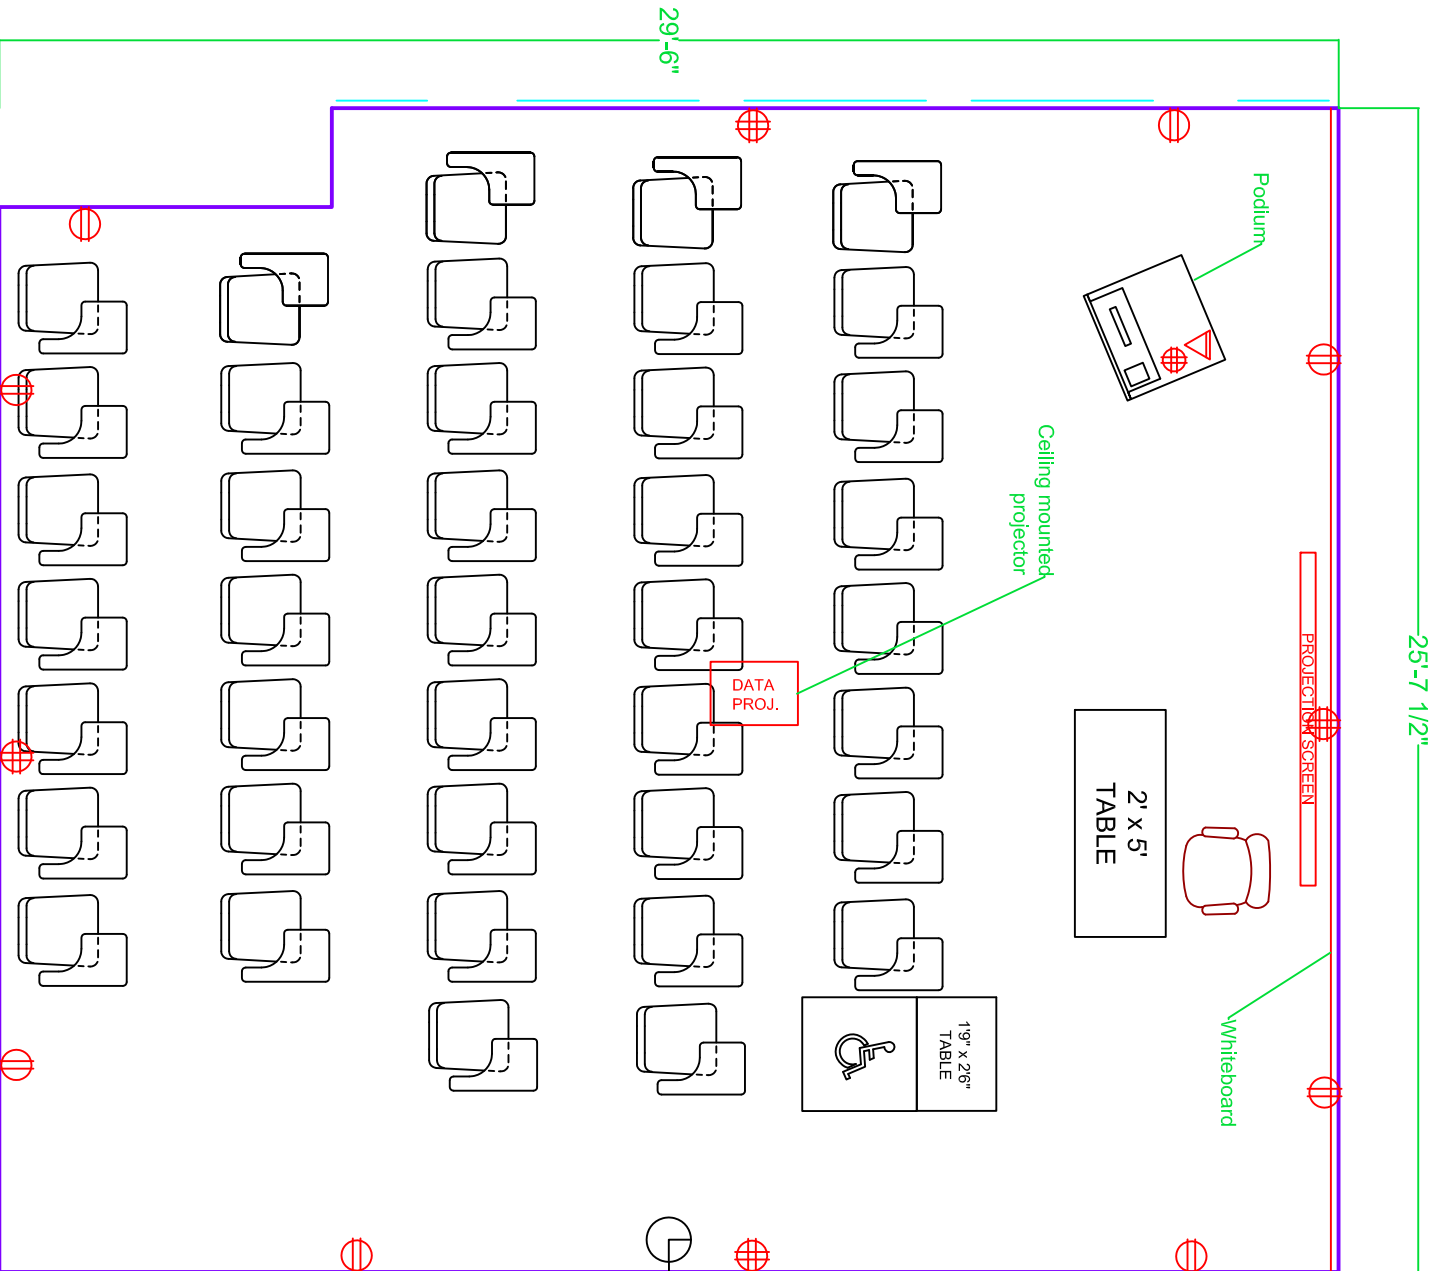

25'-7 1/2"

Podium

PROJECTION SCREEN

Whiteboard

2' x 5'
TABLE

Ceiling mounted
projector

DATA
PROJ.

19" x 26"
TABLE

29'-6"

SAV 166
740 Sq Ft