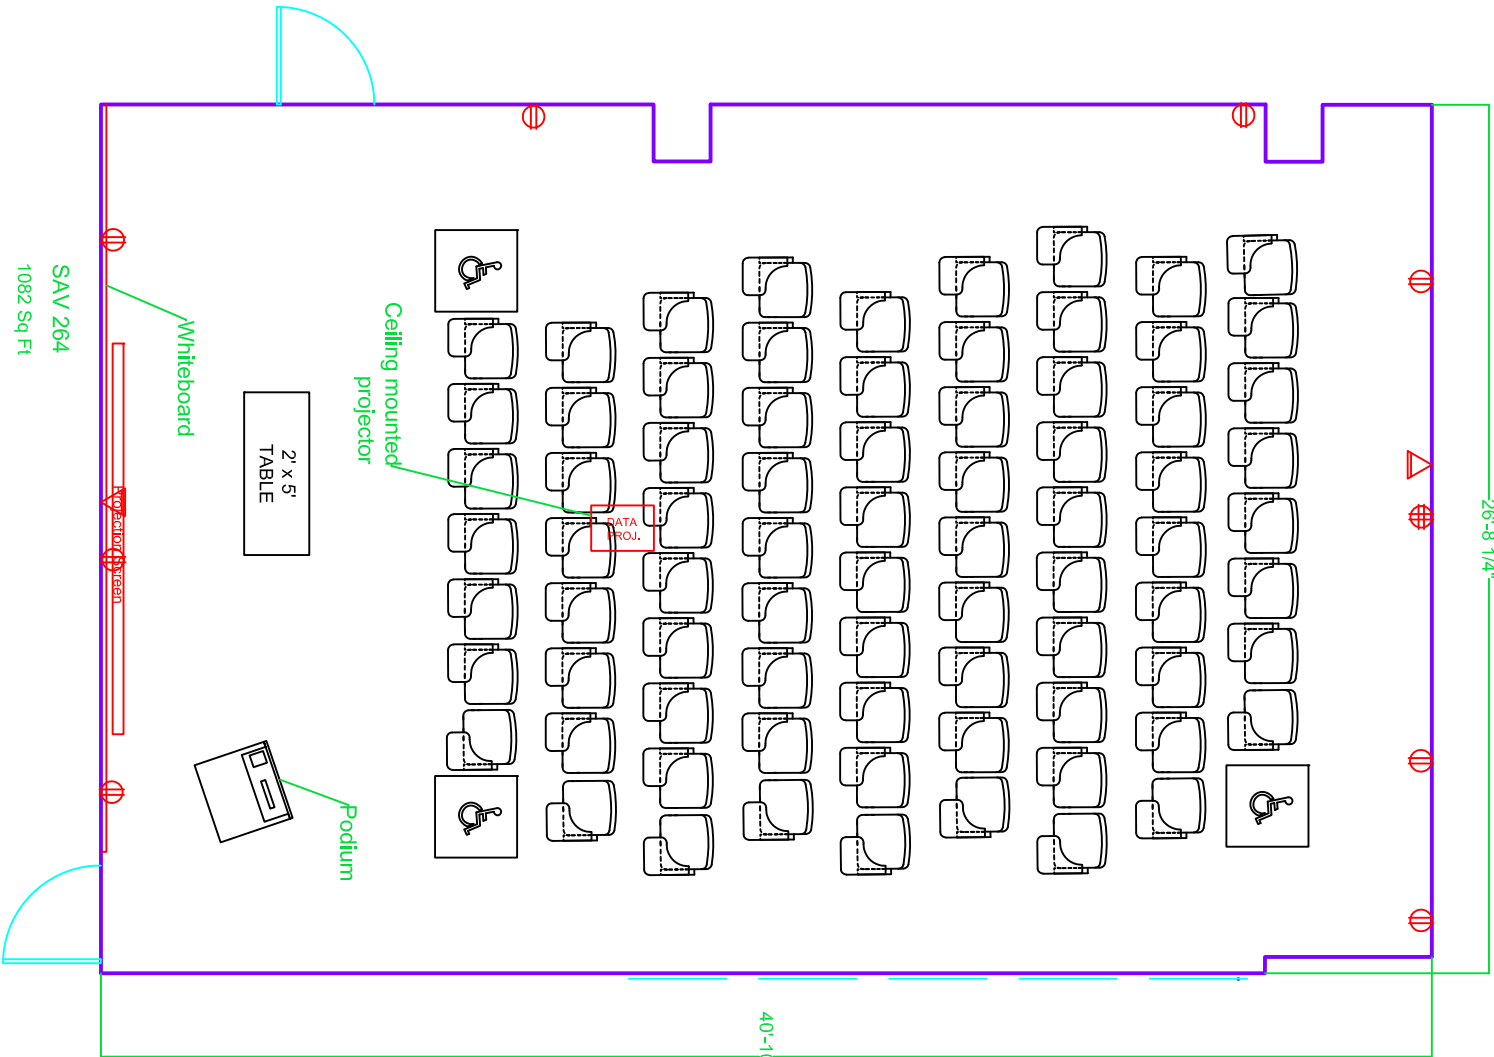

26'-8 1/4"

SAV 264  
1082 Sq Ft

2' x 5'  
TABLE

Whiteboard

Ceiling mounted  
projector

Podium

DATA  
PROJ.

40'-10 3/4"

Fire Exit