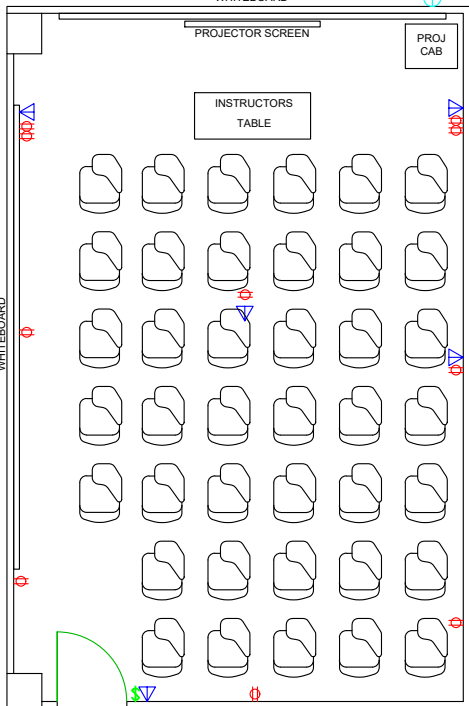

WHITEBOARD

PROJECTOR SCREEN

PROJ
CAB

INSTRUCTORS
TABLE

WHITEBOARD

SWS 032
40 Chairs

-  Power Outlet
-  Ethernet Outlet
-  Light Switch
-  Clock and Bell